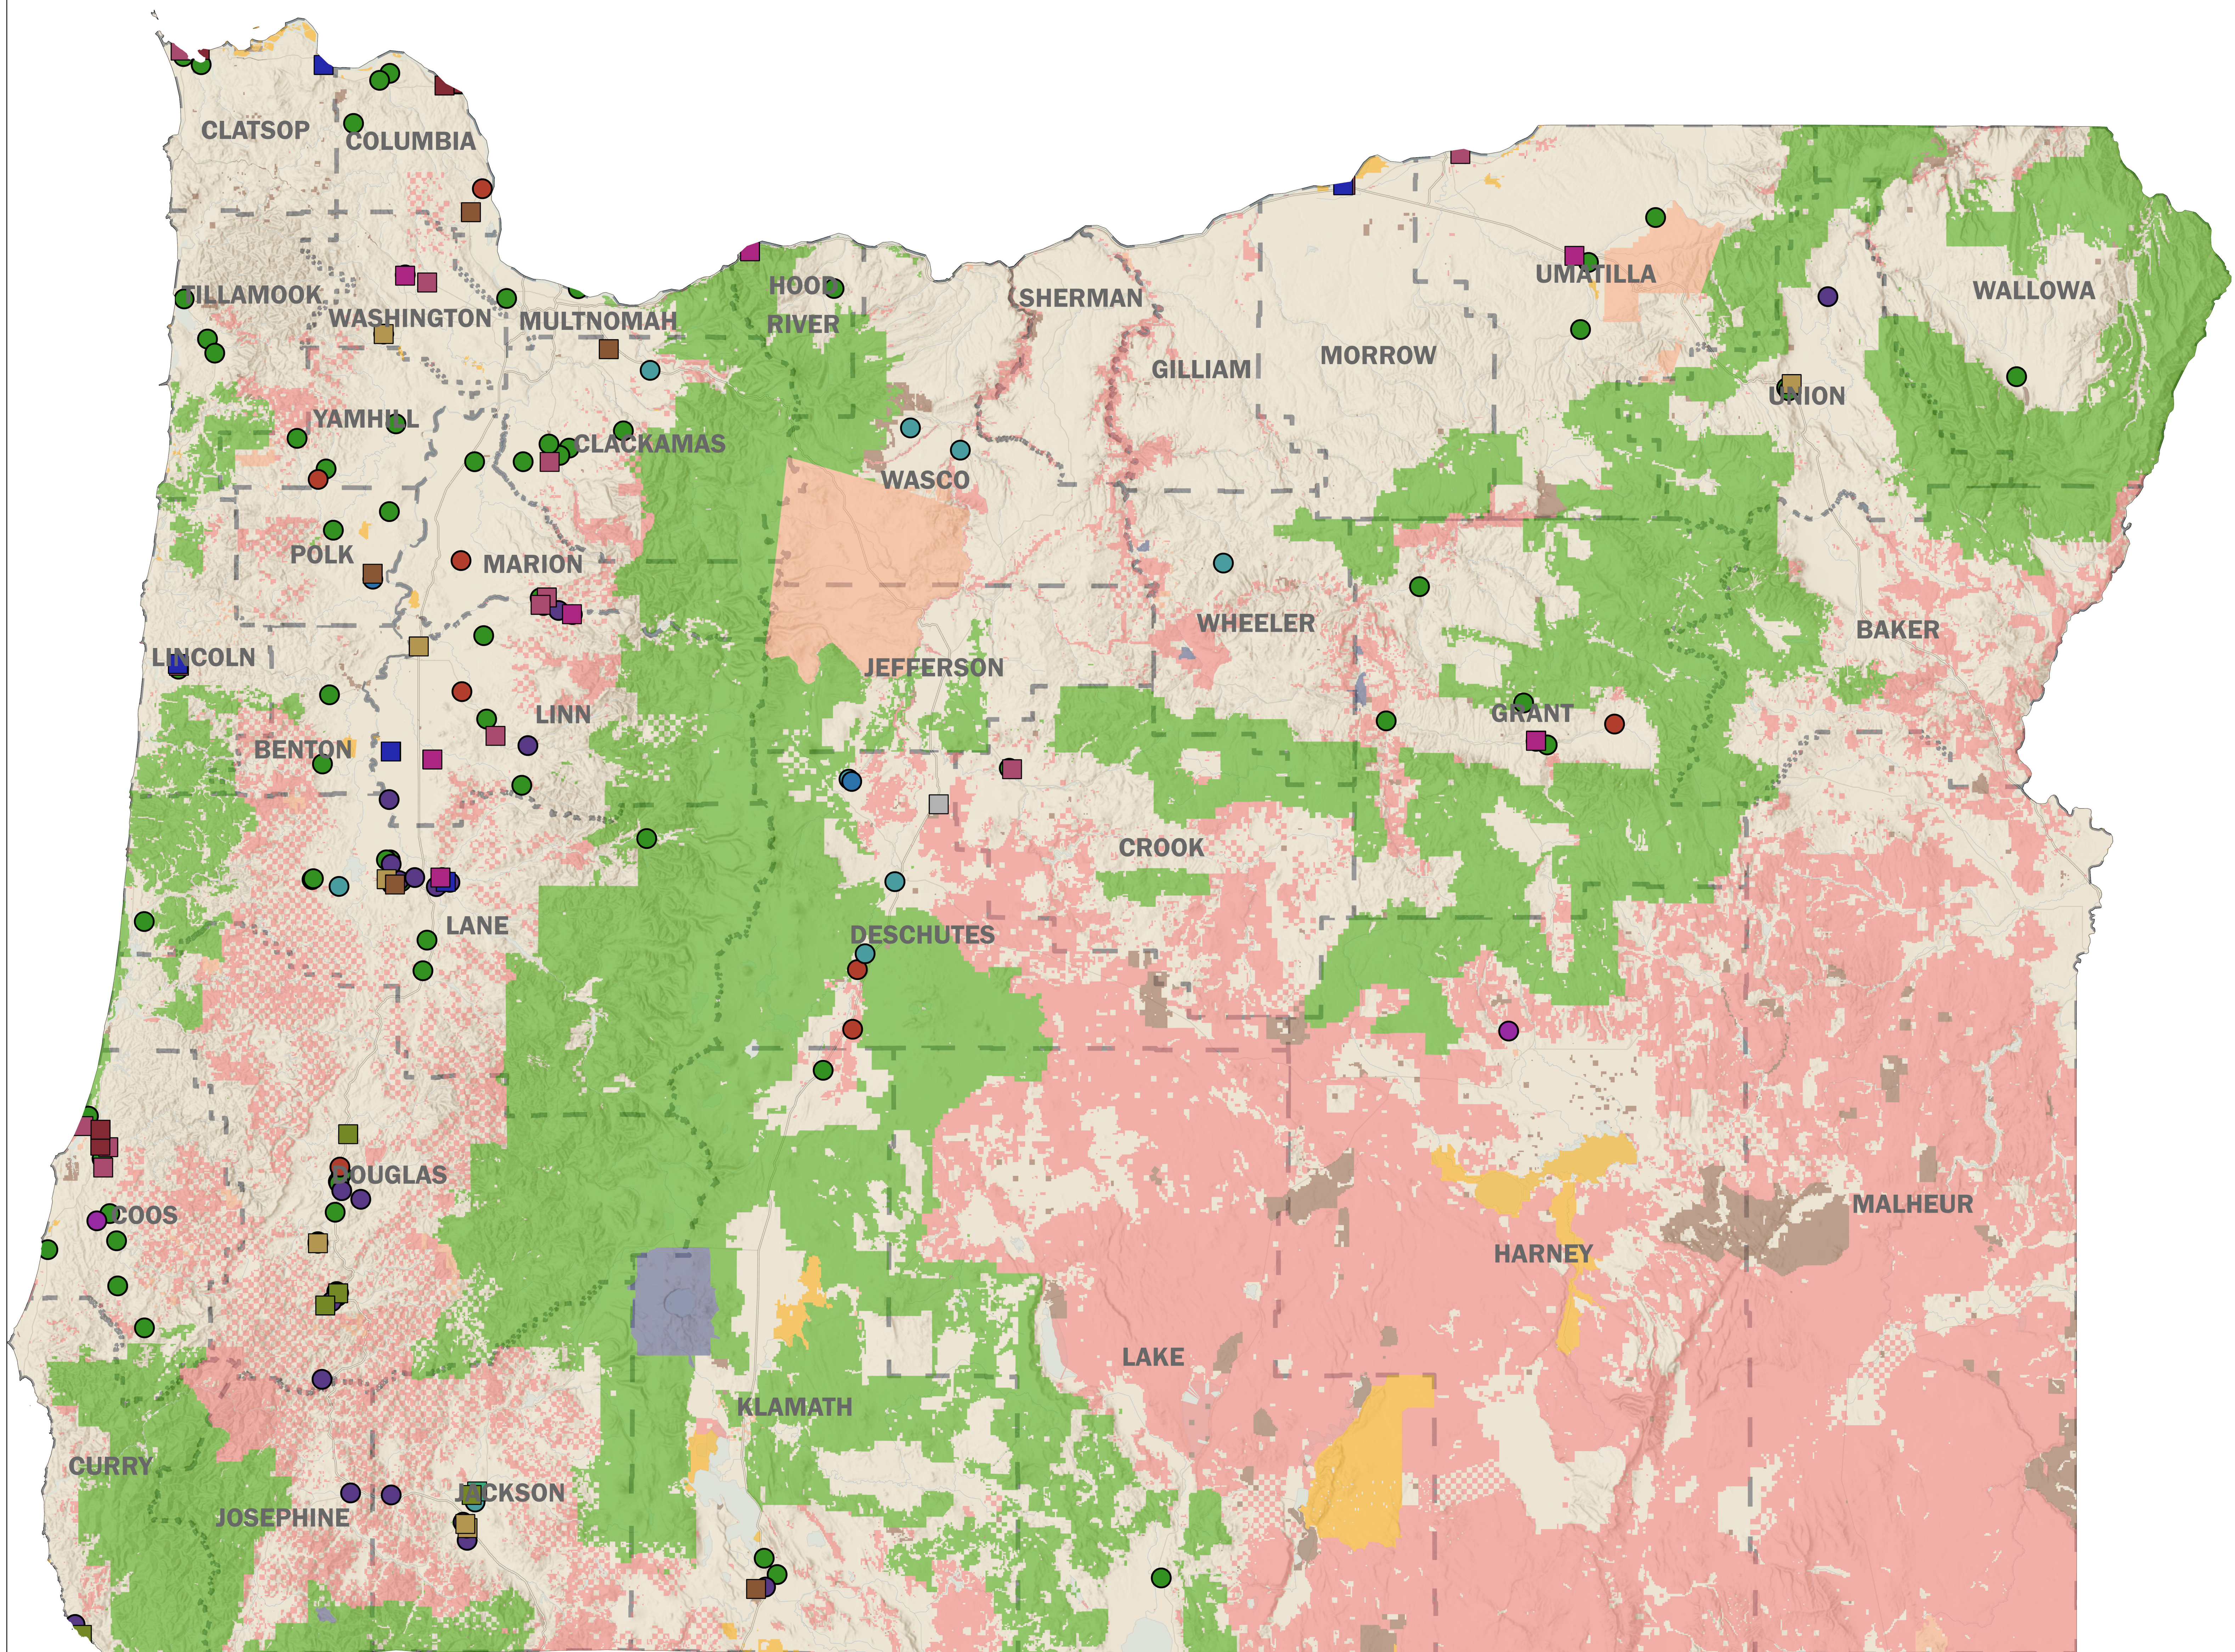

Oregon Active Mills, 2017

Mill Type

- Sawmill
- Plywood
- Post/Pole/Piling
- House log
- Particle board/MDF/Hardboard
- Roundwood pulp-chip conversion
- Pulp/Paper
- Firewood (fuelwoods)
- Log furniture
- Biomass/Energy
- Bark products
- Concentration/Export yard
- Engineered wood products
- Fuel pellet/Presto logs
- Other primary manufacturer

Boundaries

- Tribal
- BLM
- U.S. Fish & Wildlife Services
- National Park Service
- State
- U.S. Forest Service
- Counties